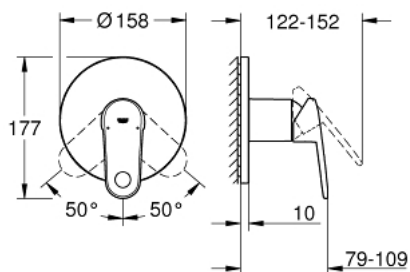

24 059 002 EUROPLUS SINGLE-LEVER SHOWER MIXER

PRODUCT DESCRIPTION

- Colour: chrome
- trim set for GROHE Rapido SmartBox (35 600/35 604)
- GROHE SilkMove 46 mm ceramic cartridge
- GROHE LongLife finish
- GROHE FastFixation escutcheon with covered shaft sealing and covered fixing
- metal escutcheon, retroactively 6° adjustable
- metal lever
- flow performance: outlet B or C = 30 l/min
- without rough-in set (sold separately)

24 059 002 EUROPLUS SINGLE-LEVER SHOWER MIXER

SPARE PARTS, July 2017 – now

- 1: Lever (Order-nr. 46651000)
 - 2: Escutcheon (Order-nr. 48428000)
 - 3: Mounting plate (Order-nr. 48439000)
 - 4: Cap (Order-nr. 06874000)
 - 5: Cartridge (Order-nr. 46048000)
 - 6: Seal (Order-nr. 48360000)
 - 7: Temperature limiter (Order-nr. 46308000)*
 - 8: Universal extension set single-lever mixers, 25 mm (Order-nr. 14056000)*
 - 9: Universal extension set single-lever mixers, 50 mm (Order-nr. 14057000)*
- *Special accessories