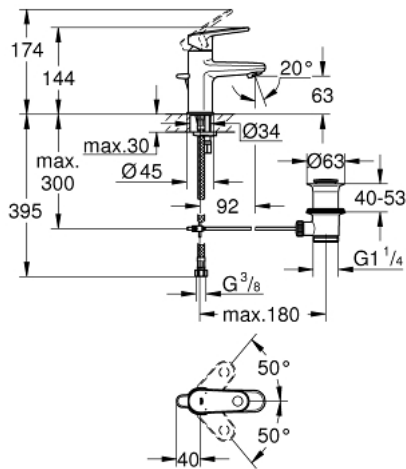

33 156 002 **EUROPLUS SINGLE-LEVER BASIN MIXER 1/2"**
XS-SIZE

PRODUCT DESCRIPTION

- Colour: chrome
- single hole installation
- metal lever
- GROHE SilkMove 28 mm ceramic cartridge
- GROHE LongLife finish
- rapid installation system
- adjustable mousseur
- pop-up waste set 1 1/4"
- flexible connection hoses

33 156 002 **EUROPLUS SINGLE-LEVER BASIN MIXER 1/2"**
XS-SIZE

SPARE PARTS, October 2008 – now

- 1: Lever (Order-nr. 46648000)
- 2: Cap (Order-nr. 46581000)
- 3: Fitting ring (Order-nr. 07419000)
- 4: Cartridge (Order-nr. 46580000)
- 5: Pop-up rod (Order-nr. 64304000)
- 6: Flow straightener (Order-nr. 64451000)
- 7: Shank mounting kit (Order-nr. 46645000)
- 8: Waste set 1 1/4" (Order-nr. 28910000)
- 8.1: Plug (Order-nr. 07182000)
- 8.2: Eccentric rod (Order-nr. 07052000)
- 9: Eccentric rod (Order-nr. 07341000)*
- 10: Mounting wrench (Order-nr. 19017000)*