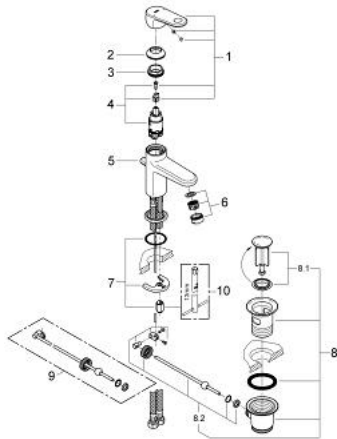

33 156 002 **EUROPLUS SINGLE-LEVER BASIN MIXER 1/2"**
XS-SIZE

PRODUCT DESCRIPTION

- Colour: chrome
- single hole installation
- metal lever
- GROHE SilkMove 28 mm ceramic cartridge
- GROHE LongLife finish
- rapid installation system
- adjustable mousseur
- pop-up waste set 1 1/4"
- flexible connection hoses

33 156 002 **EUROPLUS SINGLE-LEVER BASIN MIXER 1/2"**
XS-SIZE

SPARE PARTS, October 2008 – now

- 1: Lever (Order-nr. 46648000)
- 2: Cap (Order-nr. 46581000)
- 3: Fitting ring (Order-nr. 07419000)
- 4: Cartridge (Order-nr. 46580000)
- 5: Pop-up rod (Order-nr. 64304000)
- 6: Flow straightener (Order-nr. 64451000)
- 7: Shank mounting kit (Order-nr. 46645000)
- 8: Waste set 1 1/4" (Order-nr. 28910000)
- 8.1: Plug (Order-nr. 07182000)
- 8.2: Eccentric rod (Order-nr. 07052000)
- 9: Eccentric rod (Order-nr. 07341000)*
- 10: Mounting wrench (Order-nr. 19017000)*